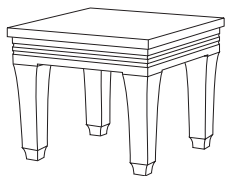

**PL-6020**  
Palazzo Dining Chair  
22.5" W × 26" D × 34.25" H

**GIATI**

DESIGNS BY MARK SINGER

GIATI DESIGNS, INC.  
Santa Barbara, California  
Tel 805.684.8349 Fax 805.684.8359  
[www.giati.com](http://www.giati.com)

# Palazzo

**Side Table**  
PL-6070L

**Dining Arm Chair**  
PL-6020

**Lounge Chair**  
PL-6030

**64" Round Dining Table**  
PL-6005L (other sizes available)

**Ottoman**  
PL-6040

**65" Square Dining Table**  
PL-6004L (other sizes available)