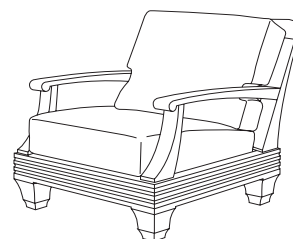

**PL-6020**  
Palazzo Dining Chair  
22.5" W × 26" D × 34.25" H

**GIATI**

DESIGNS BY MARK SINGER

GIATI DESIGNS, INC.  
Santa Barbara, California  
Tel 805.684.8349 Fax 805.684.8359  
[www.giati.com](http://www.giati.com)

# Palazzo

**Side Table**  
PL-6070L

**Dining Arm Chair**  
PL-6020

**Lounge Chair**  
PL-6030

**64" Round Dining Table**  
PL-6005L (other sizes available)

**Ottoman**  
PL-6040

**65" Square Dining Table**  
PL-6004L (other sizes available)